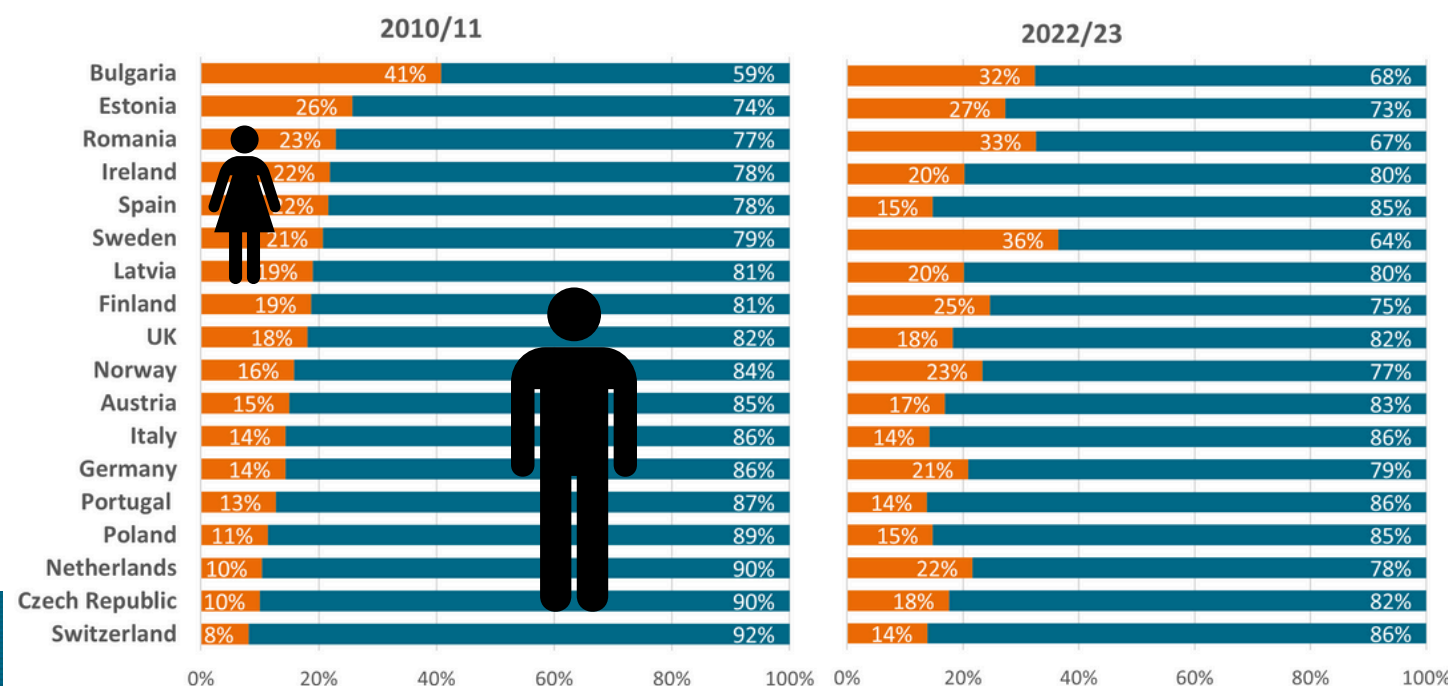

## List of Institutions & Academic Units

## Examples of 2010/11 vs 2022/23 evolution

- Informatics Bachelor's Graduates - Ratio per 1 Mio Inhab.

- Bachelor's Graduates Gender Gap

\*Graphs built on data from Research Universities and Universities of Applied Sciences and only on countries where full data is available.